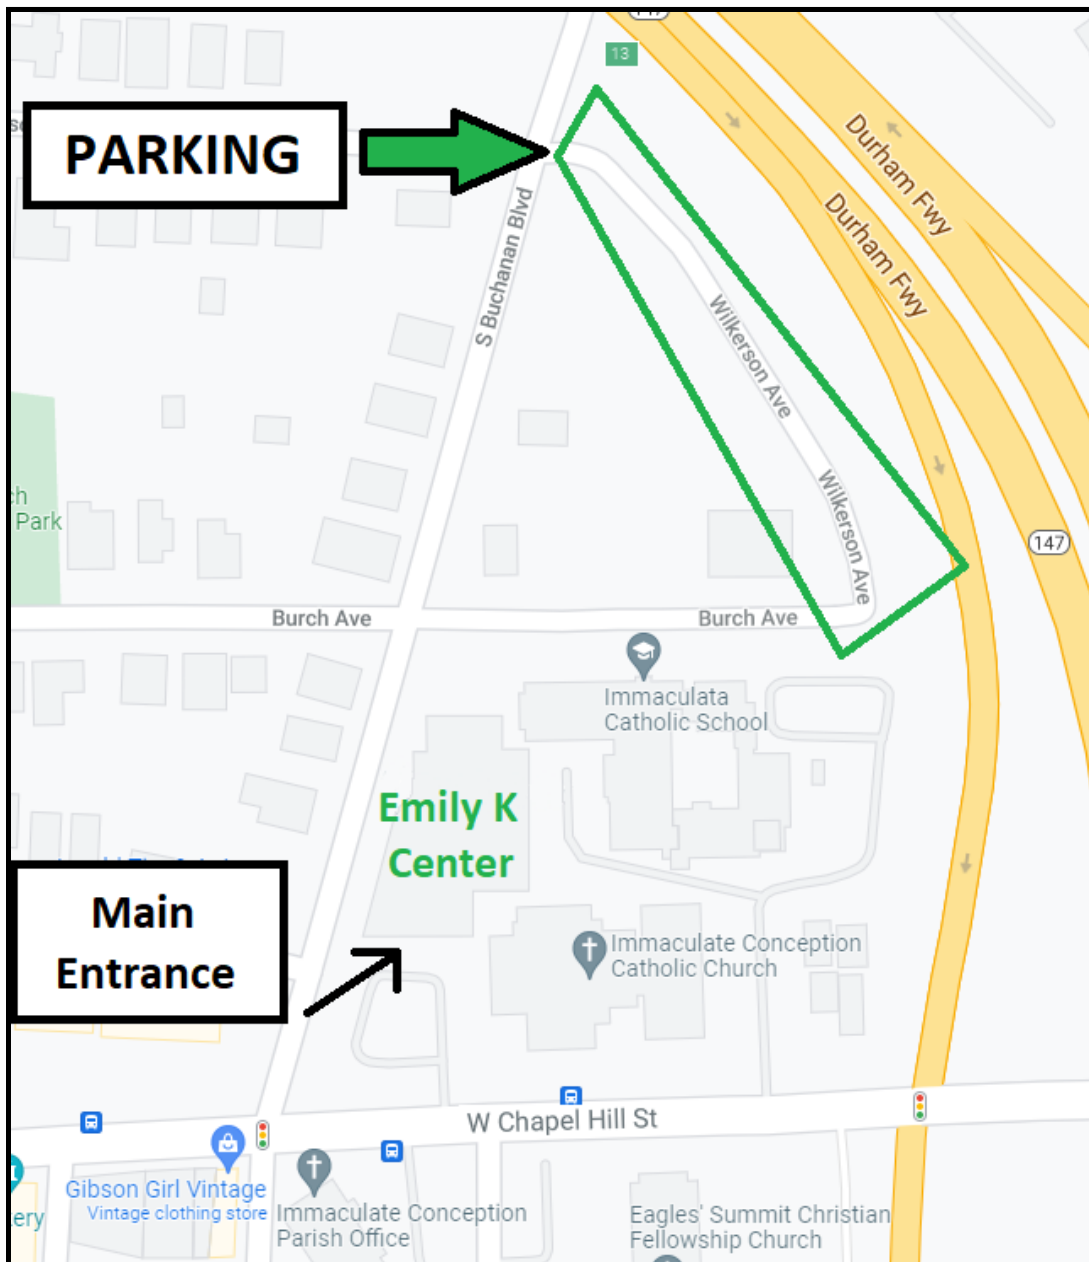

# College Expo at Emily K Center - Parking Map

## April 23, 2022

Free public parking is available off of S. Buchanan Blvd. in the Wilkerson Ave. parking lot behind Immaculata Catholic School.

**From the Durham Freeway:** Drive WEST on W. Chapel Hill St. until you pass the Emily K Center. Turn RIGHT onto S. Buchanan Blvd. Then turn RIGHT into the parking lot on Wilkerson Ave.

**From W. Main St. and Duke East Campus:** Turn SOUTH onto S. Buchanan Blvd. Drive under the Durham Freeway. Turn LEFT into the Wilkerson Ave. parking lot.

**From Duke University-Main Campus:** Drive EAST on Duke University Rd. until it turns into W. Chapel Hill St. Turn LEFT on S. Buchanan Blvd. Then turn RIGHT into the parking lot on Wilkerson Ave.

### 23 de abril de 2022

Estacionamiento público gratuito disponible en S. Buchanan Blvd en el estacionamiento ubicado en Wilkerson Ave detrás de la Escuela Católica de la Inmaculada.

**Desde la autopista de Durham Freeway:** Conduzca hacia el OESTE por Chapel Hill St hasta que pase el Centro Emily K. Gire a la DERECHA en S. Buchanan Blvd. Luego gire a la DERECHA e ingrese al estacionamiento de Wilkerson Ave.